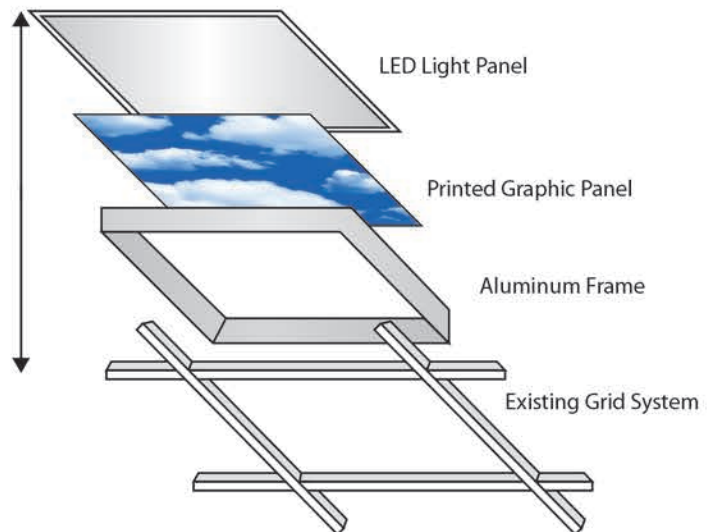

Introducing Dinnix[®] Serenity Tiles, a lightweight and durable virtual skylight, paired with photographic images of real skies that induce that "Relaxation Response". These tiles consist of a modular design created in any rectangular shape, or arrangement of shapes, defined by the existing ceiling grid. Dinnix[®] Serenity Tiles are scalable, from a single 2'x2' square or 2'x4' rectangle to as large as you can imagine. Designed to work with existing grid systems or new construction, these virtual skylights are moisture resistant, made of lightweight aluminum framing with LED lighting, and are available with a dimming option. Stock sizes are 2'x2' and 2'x4', however these panels can be configured in multiples, and custom sizes are available upon request.

- Anodized aluminum frame, 6500k, LED 24v, DC, 1.0 amps, per RB-942-07 fixture
- Includes high resolution reproduction from any digital file on non glare matte finish fade resistant pigmented inks with UV inhibitors.